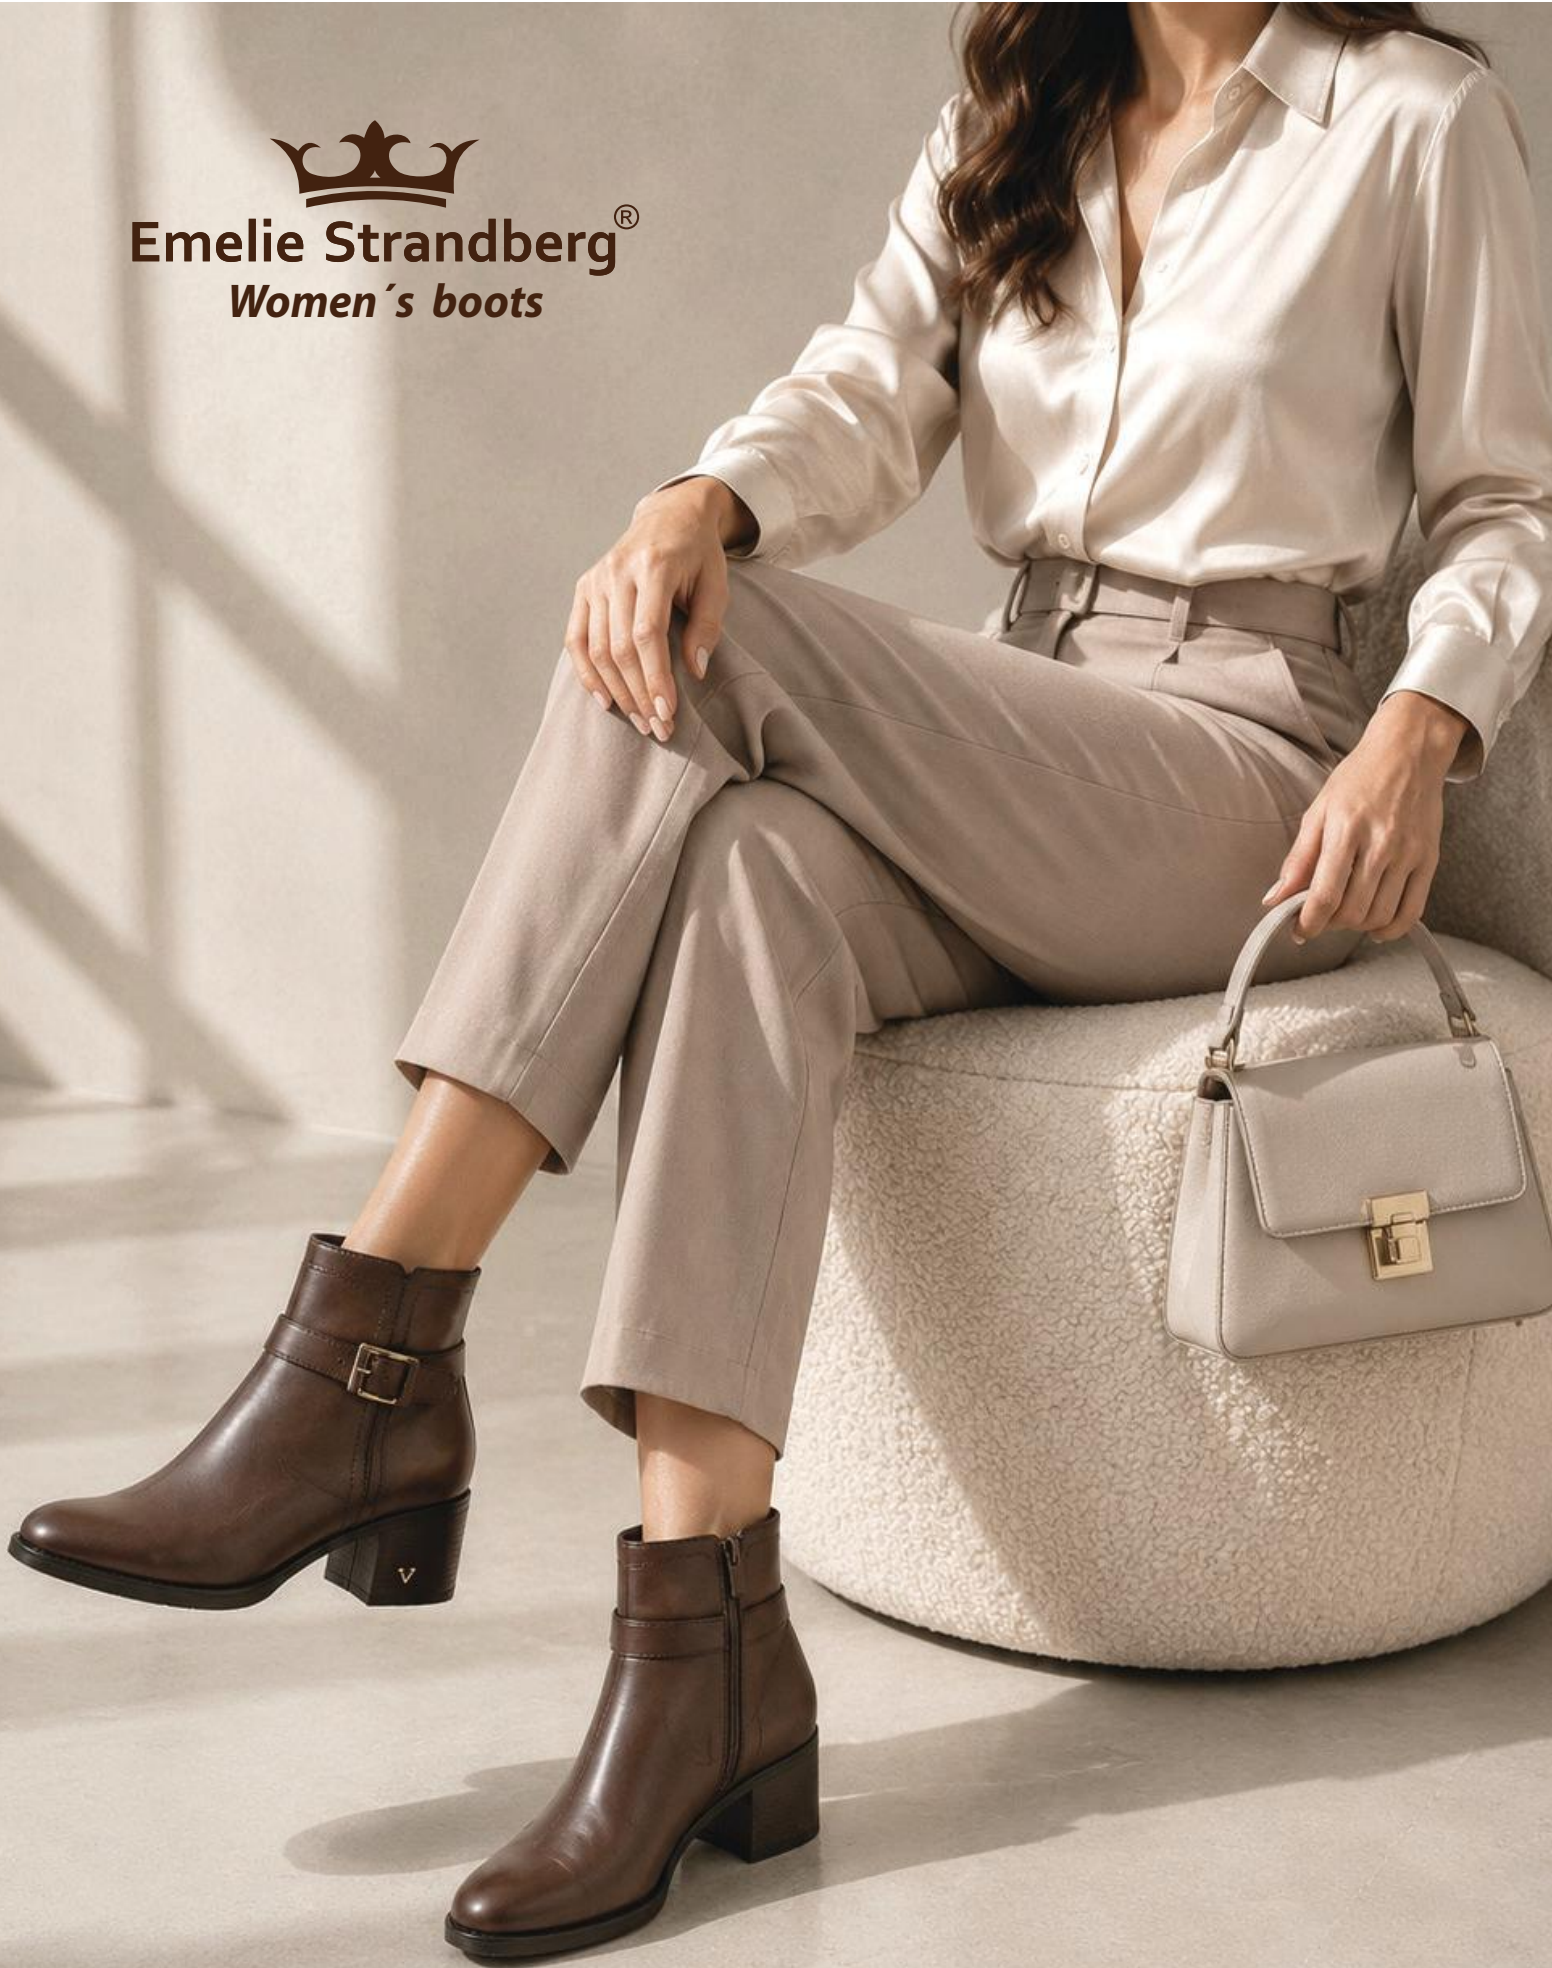

12 pari, 36-41, 1.2.3.3.2.1

**scarlet**

**black/brown**

**beige**

**brown**

**black**

**Emelie Strandberg**<sup>®</sup>  
*Women's boots*