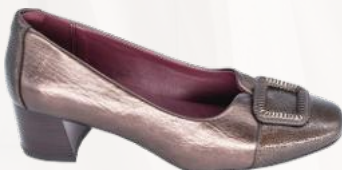

Šifra: CX2606

12 pari, 36-41, 1.2.3.3.2.1

*tan*

*pewter*

*sh. black*

*black*

*bronze*

*beige*