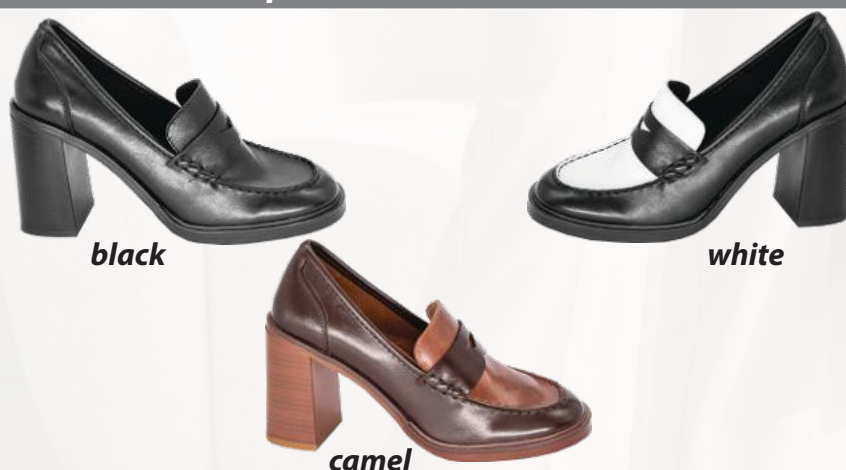

# Women's shoes

  
Emelie Strandberg®

Šifra: C2581

12 pari, 36-41, 1.2.3.3.2.1

Šifra: C2547

12 pari, 36-41, 1.2.3.3.2.1

Šifra: C3682

12 pari, 36-41, 1.2.3.3.2.1